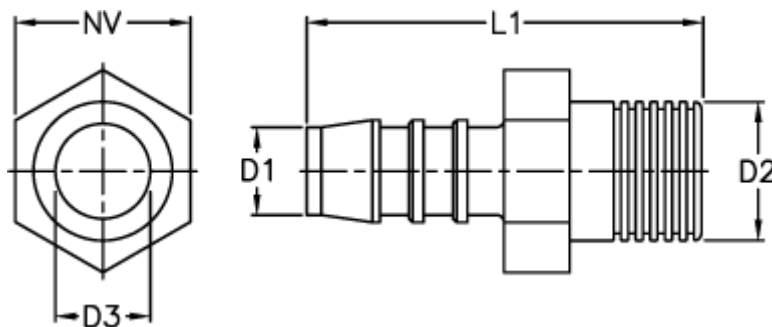

Article number: 027108917004

Description: Norma hose coupling GES 4 / 1/8 NPT

Measures

D1 = 4

D2 = 1/8 NPT

D3 = 2.5

L1 = 29.0

NV = 10